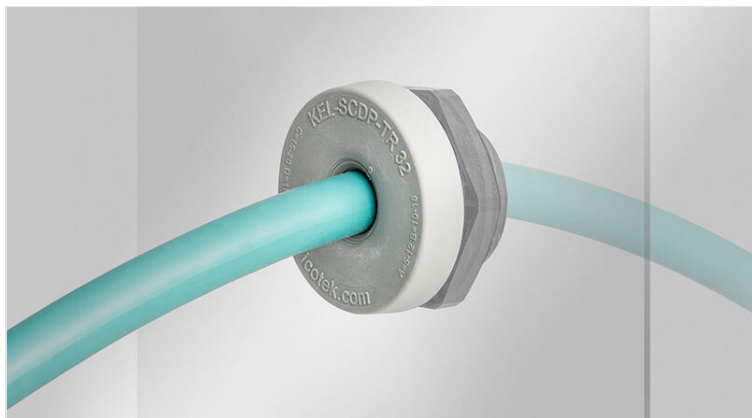

# KEL-SCDP-TR kabeldoorvoertules met meerdere bereiken

met metrische schroefdraad M25 - M63, voor enkele kabels met diameters tot 52 mm / IP65

WE  
CONTROL  
COMPONENTS

[Bestel direct online @ CC Nederland »](#)

[Voor aanvragen uit België klik hier »](#)

With the KEL-SCDP-TR cable entry grommet, single unterminated cables, hoses and conduits can be routed and sealed at a rating of IP65. Its unique advantage is the large sealing range.

The single circular membrane can be peeled away to accommodate the specific diameter of the cable or hose. For this purpose, only a small hole between the rings needs to be pierced. Then the corresponding ring can be removed. The peeled-off area is always round, ensuring a secure seal around cable/hose.

**Peeling of circular membranes:** Cable diameter less 15-25%. The corresponding diameters are marked on the cable entry.

The KEL-SCDP-TR grommets have a thread to fit in metric cut-outs from M25 to M63. Thus cut-outs for metric cable glands can be used. Hexagonal locknuts are included in the delivery.